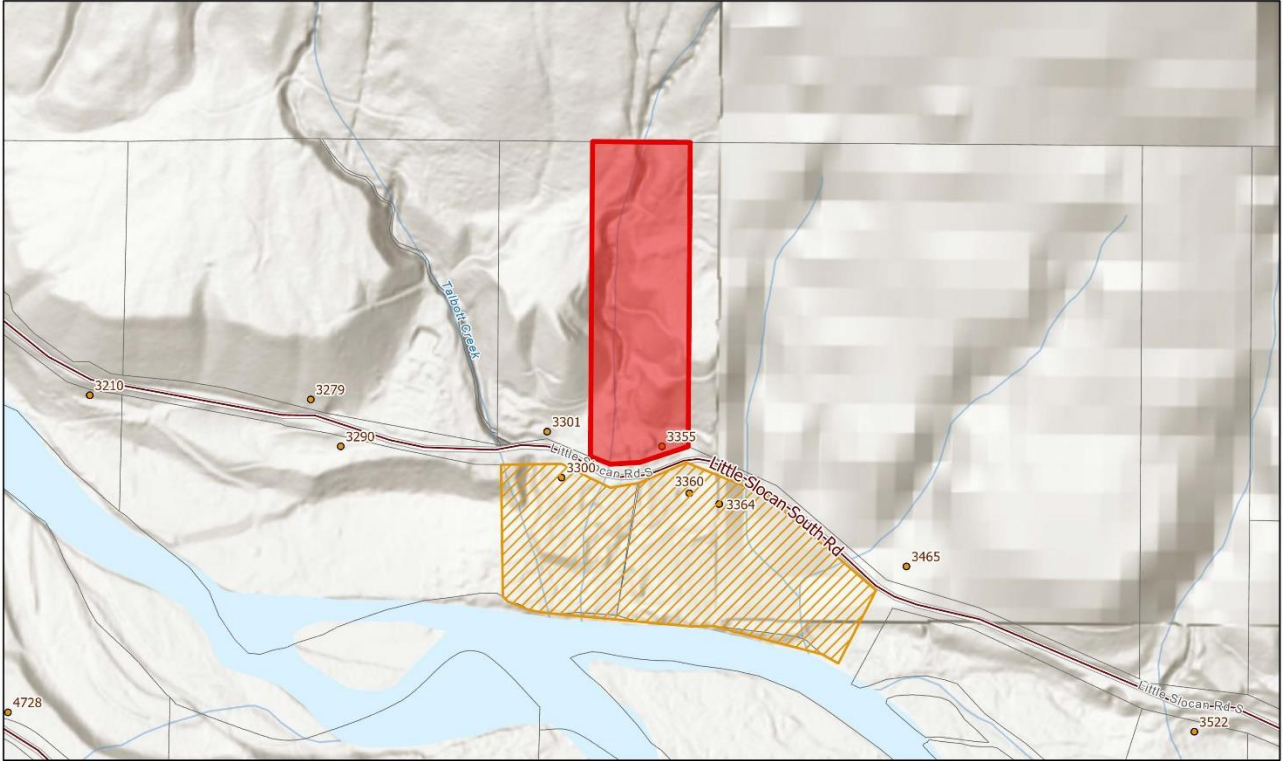

**REGIONAL DISTRICT OF
CENTRAL KOOTENAY
EMERGENCY
OPERATIONS CENTRE**

EOC Phone: 250-352-7701 or 1-866-522-7701
Current Emergency Information:
rdck.ca/EOCinfo
Register to receive emergency notifications:
rdck.ca/notifications
To report a flood, landslide, spill or other hazards:
1-800-663-3456

**Little Slocan South Rd
Evacuation Zones**

- Evacuation Order
- Evacuation Alert
- Streets
- Addresses
- Legal Parcels

Date: 5/3/2023

Map Scale: 1:5,000

The mapping information shown are approximate representations and should only be used for reference purposes.
The Regional District of Central Kootenay is not responsible for any errors or omissions on this map.